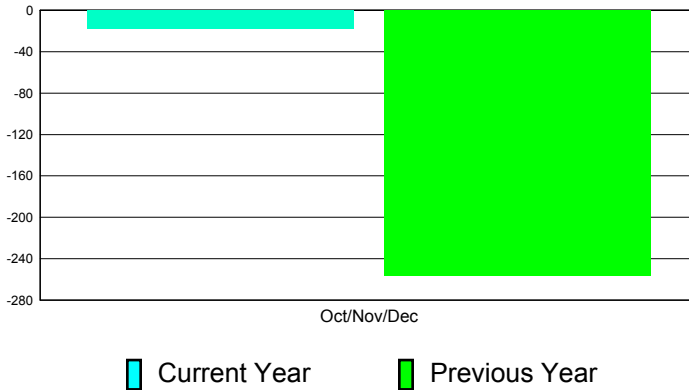

Comparison of Membership Gain/Loss

Current Year Compared to the Previous Year