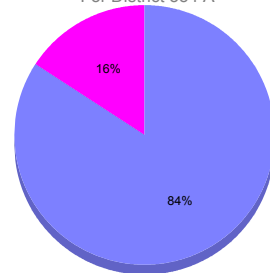

Membership Results 2011-2012

Goal, New, Dropped, Gain/Loss

Comparison of Membership Gain/Loss

Current Year Compared to the Previous Year

Gender Comparison 2010-2011

For District 354 A

Oct/Nov/Dec
Male Female