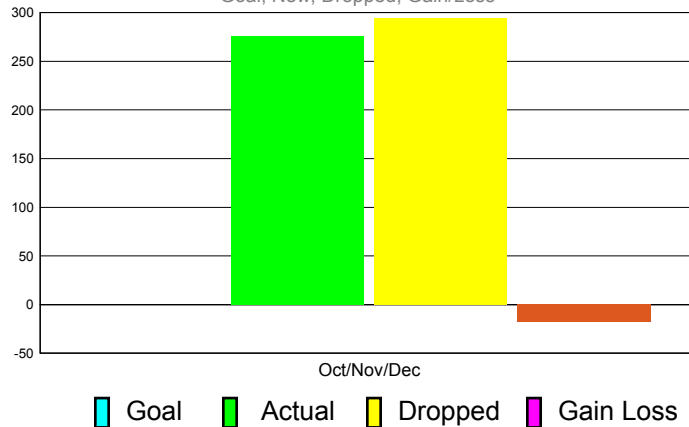

Membership Results 2011-2012

Goal, New, Dropped, Gain/Loss